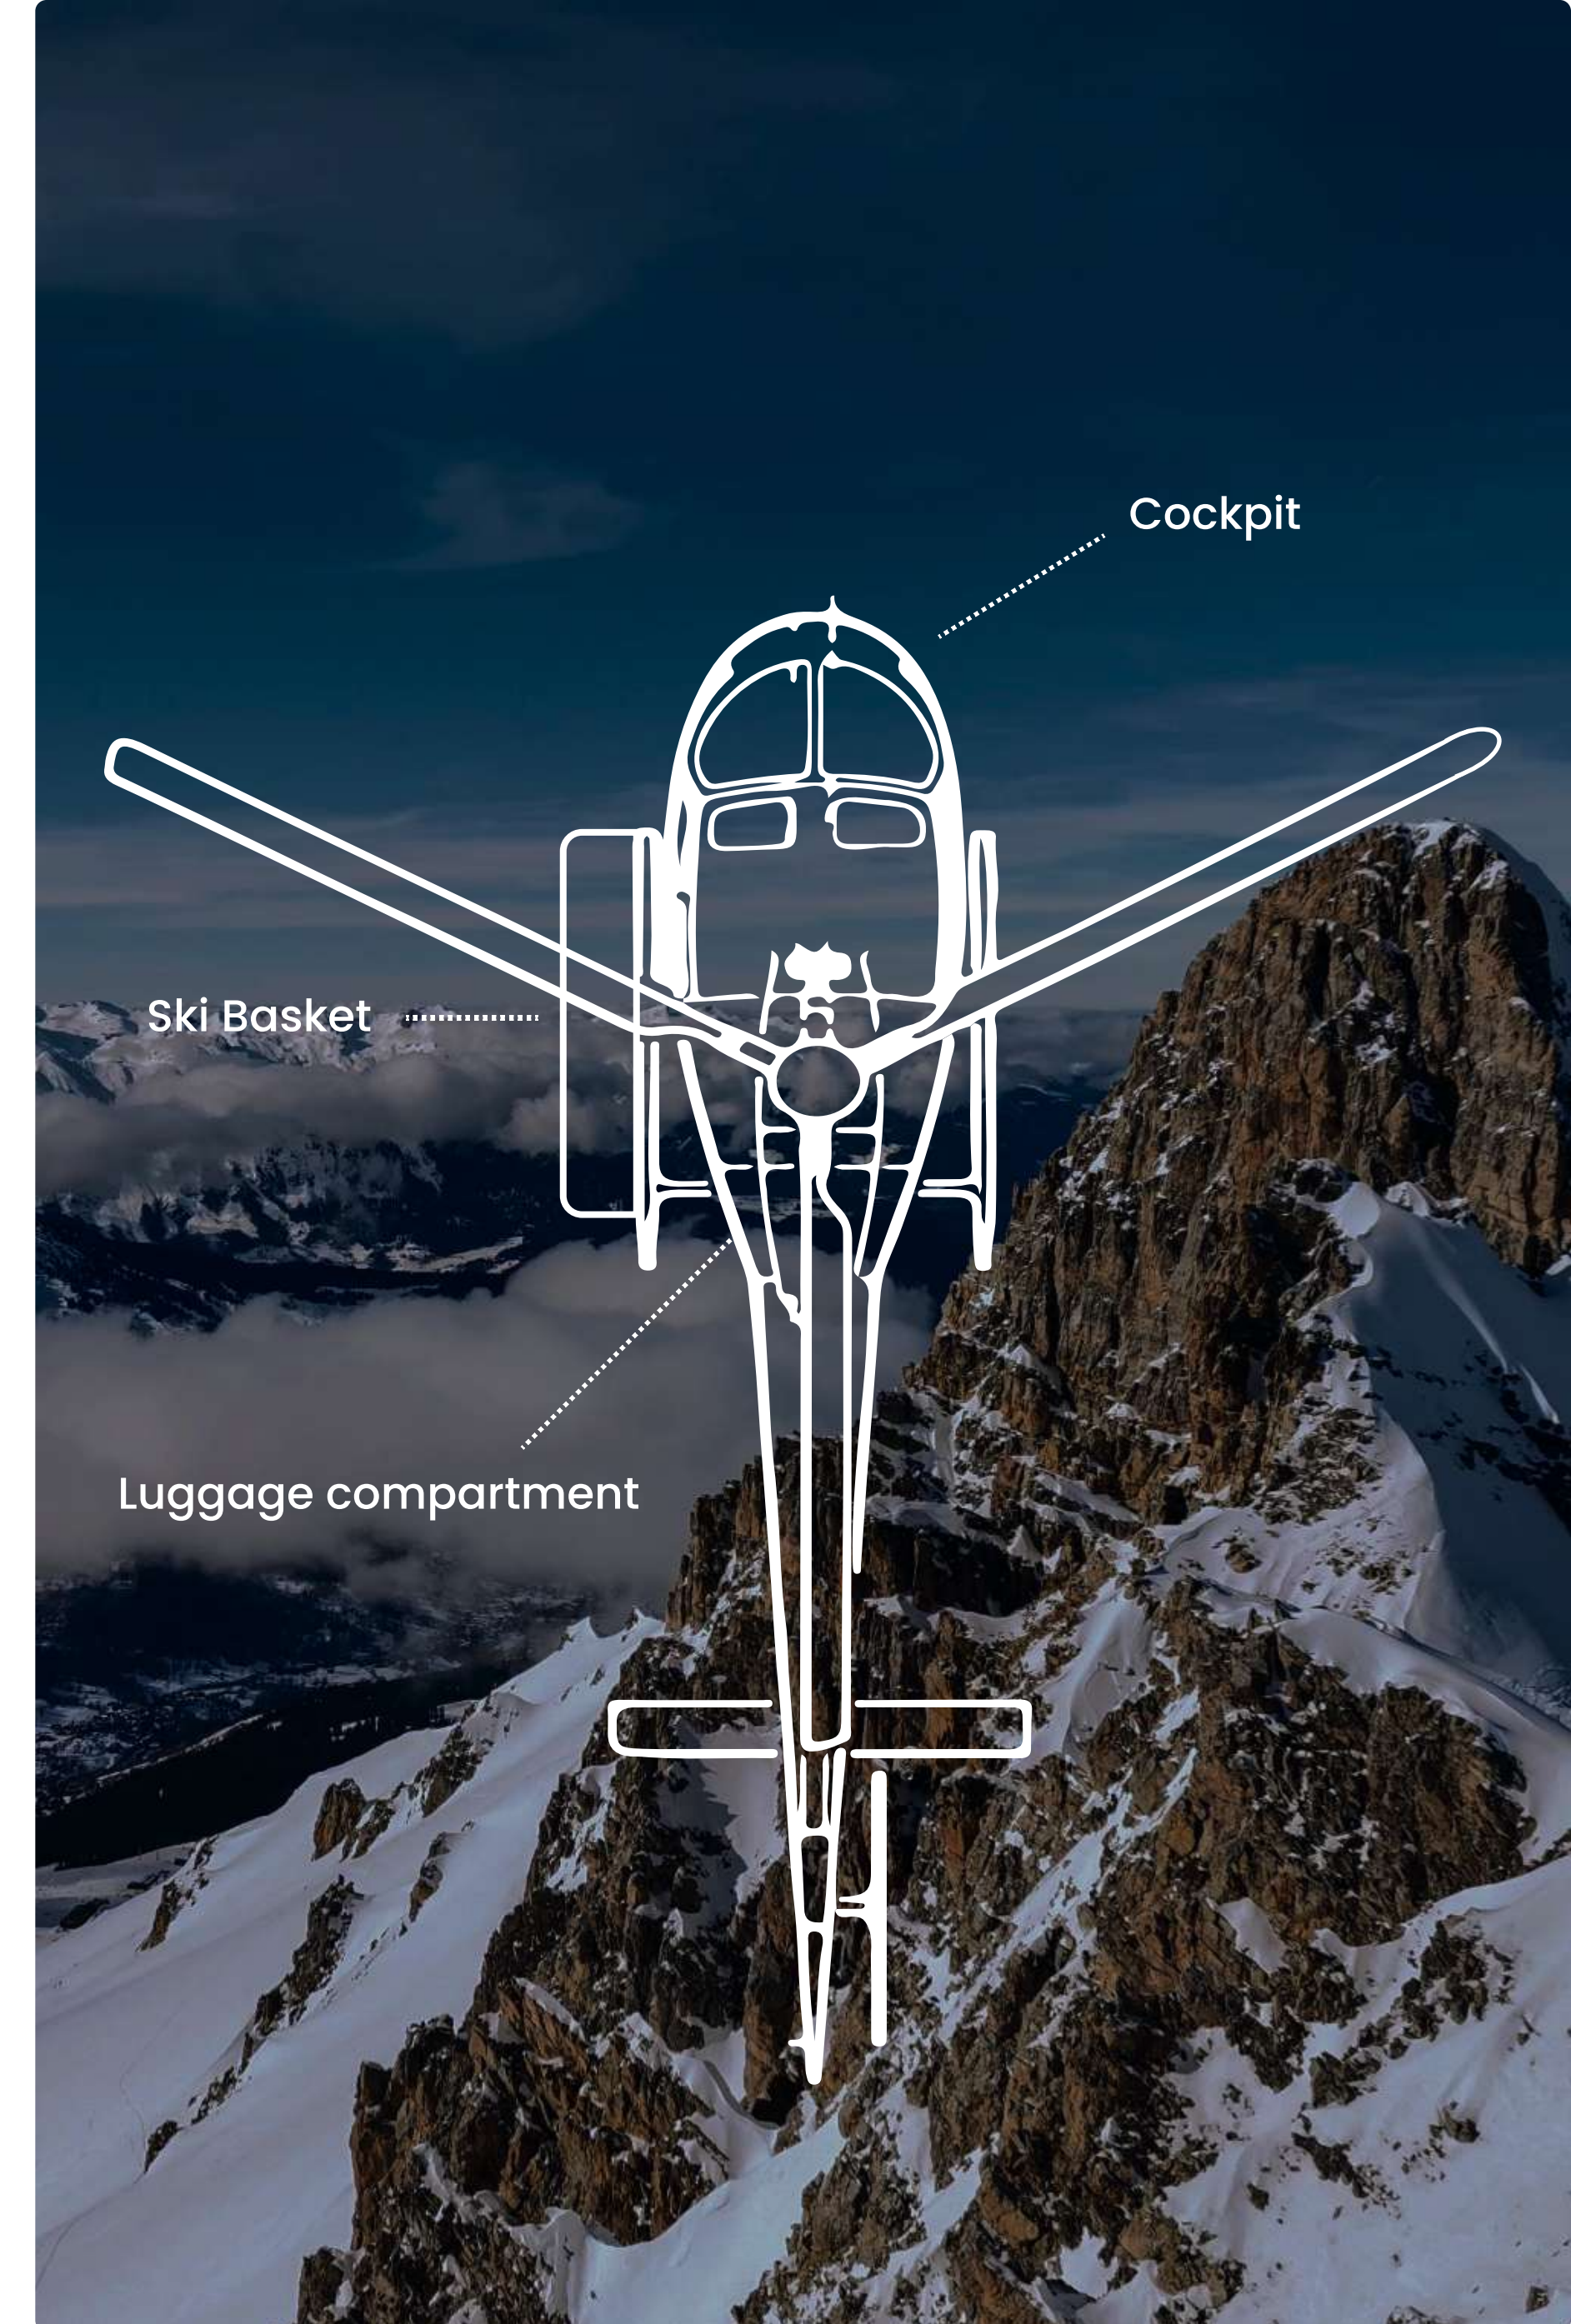

H125

Technical Informations

-  **Single Engine**
-  **Cruise Speed** 230 KM / H
-  **Endurance** 2 H 30
-  **Range** 450 KM
-  **5 Passengers Max**
-  **Ski Basket**

-  **4 Cabin bags**

-  **2 Soft bags**