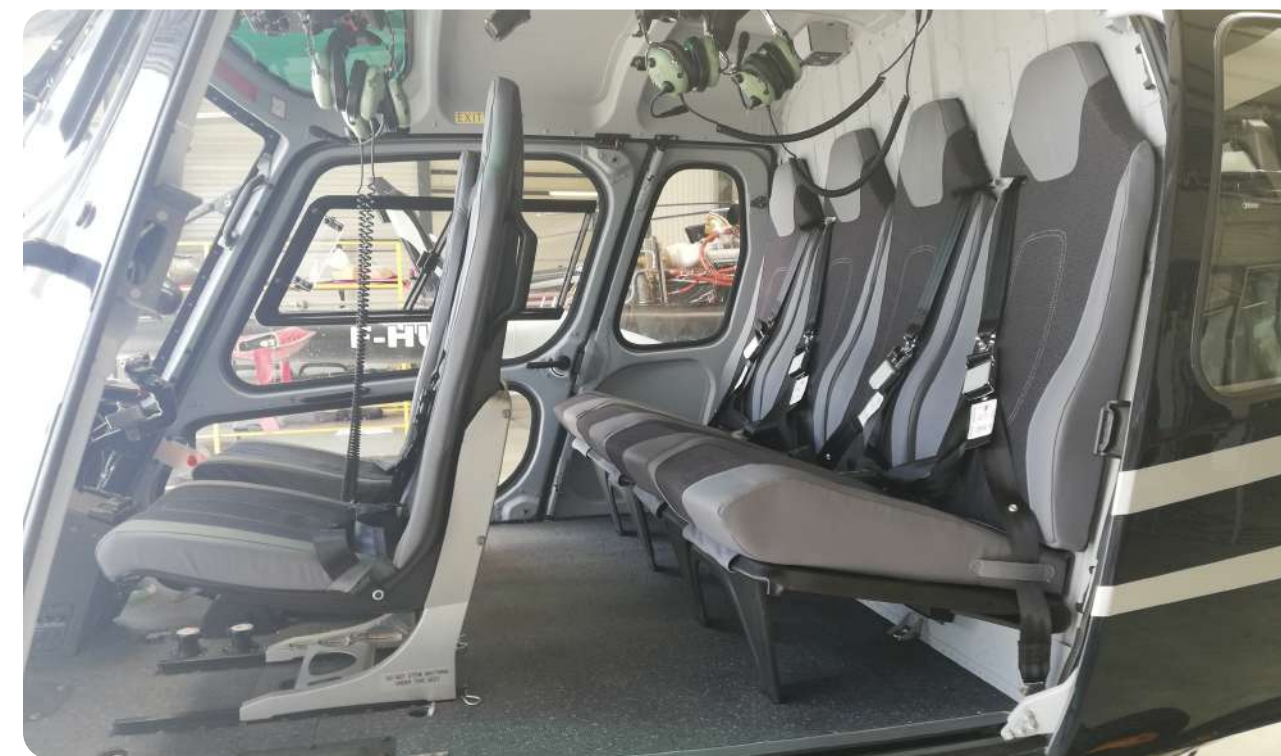

H125

Technical Informations

-  **Single Engine**
-  **Cruise Speed** 230 KM / H
-  **Endurance** 2 H 30
-  **Range** 450 KM
-  **5 Passengers Max**
-  **Ski Basket**

-  **4 Cabin bags**

-  **2 Soft bags**