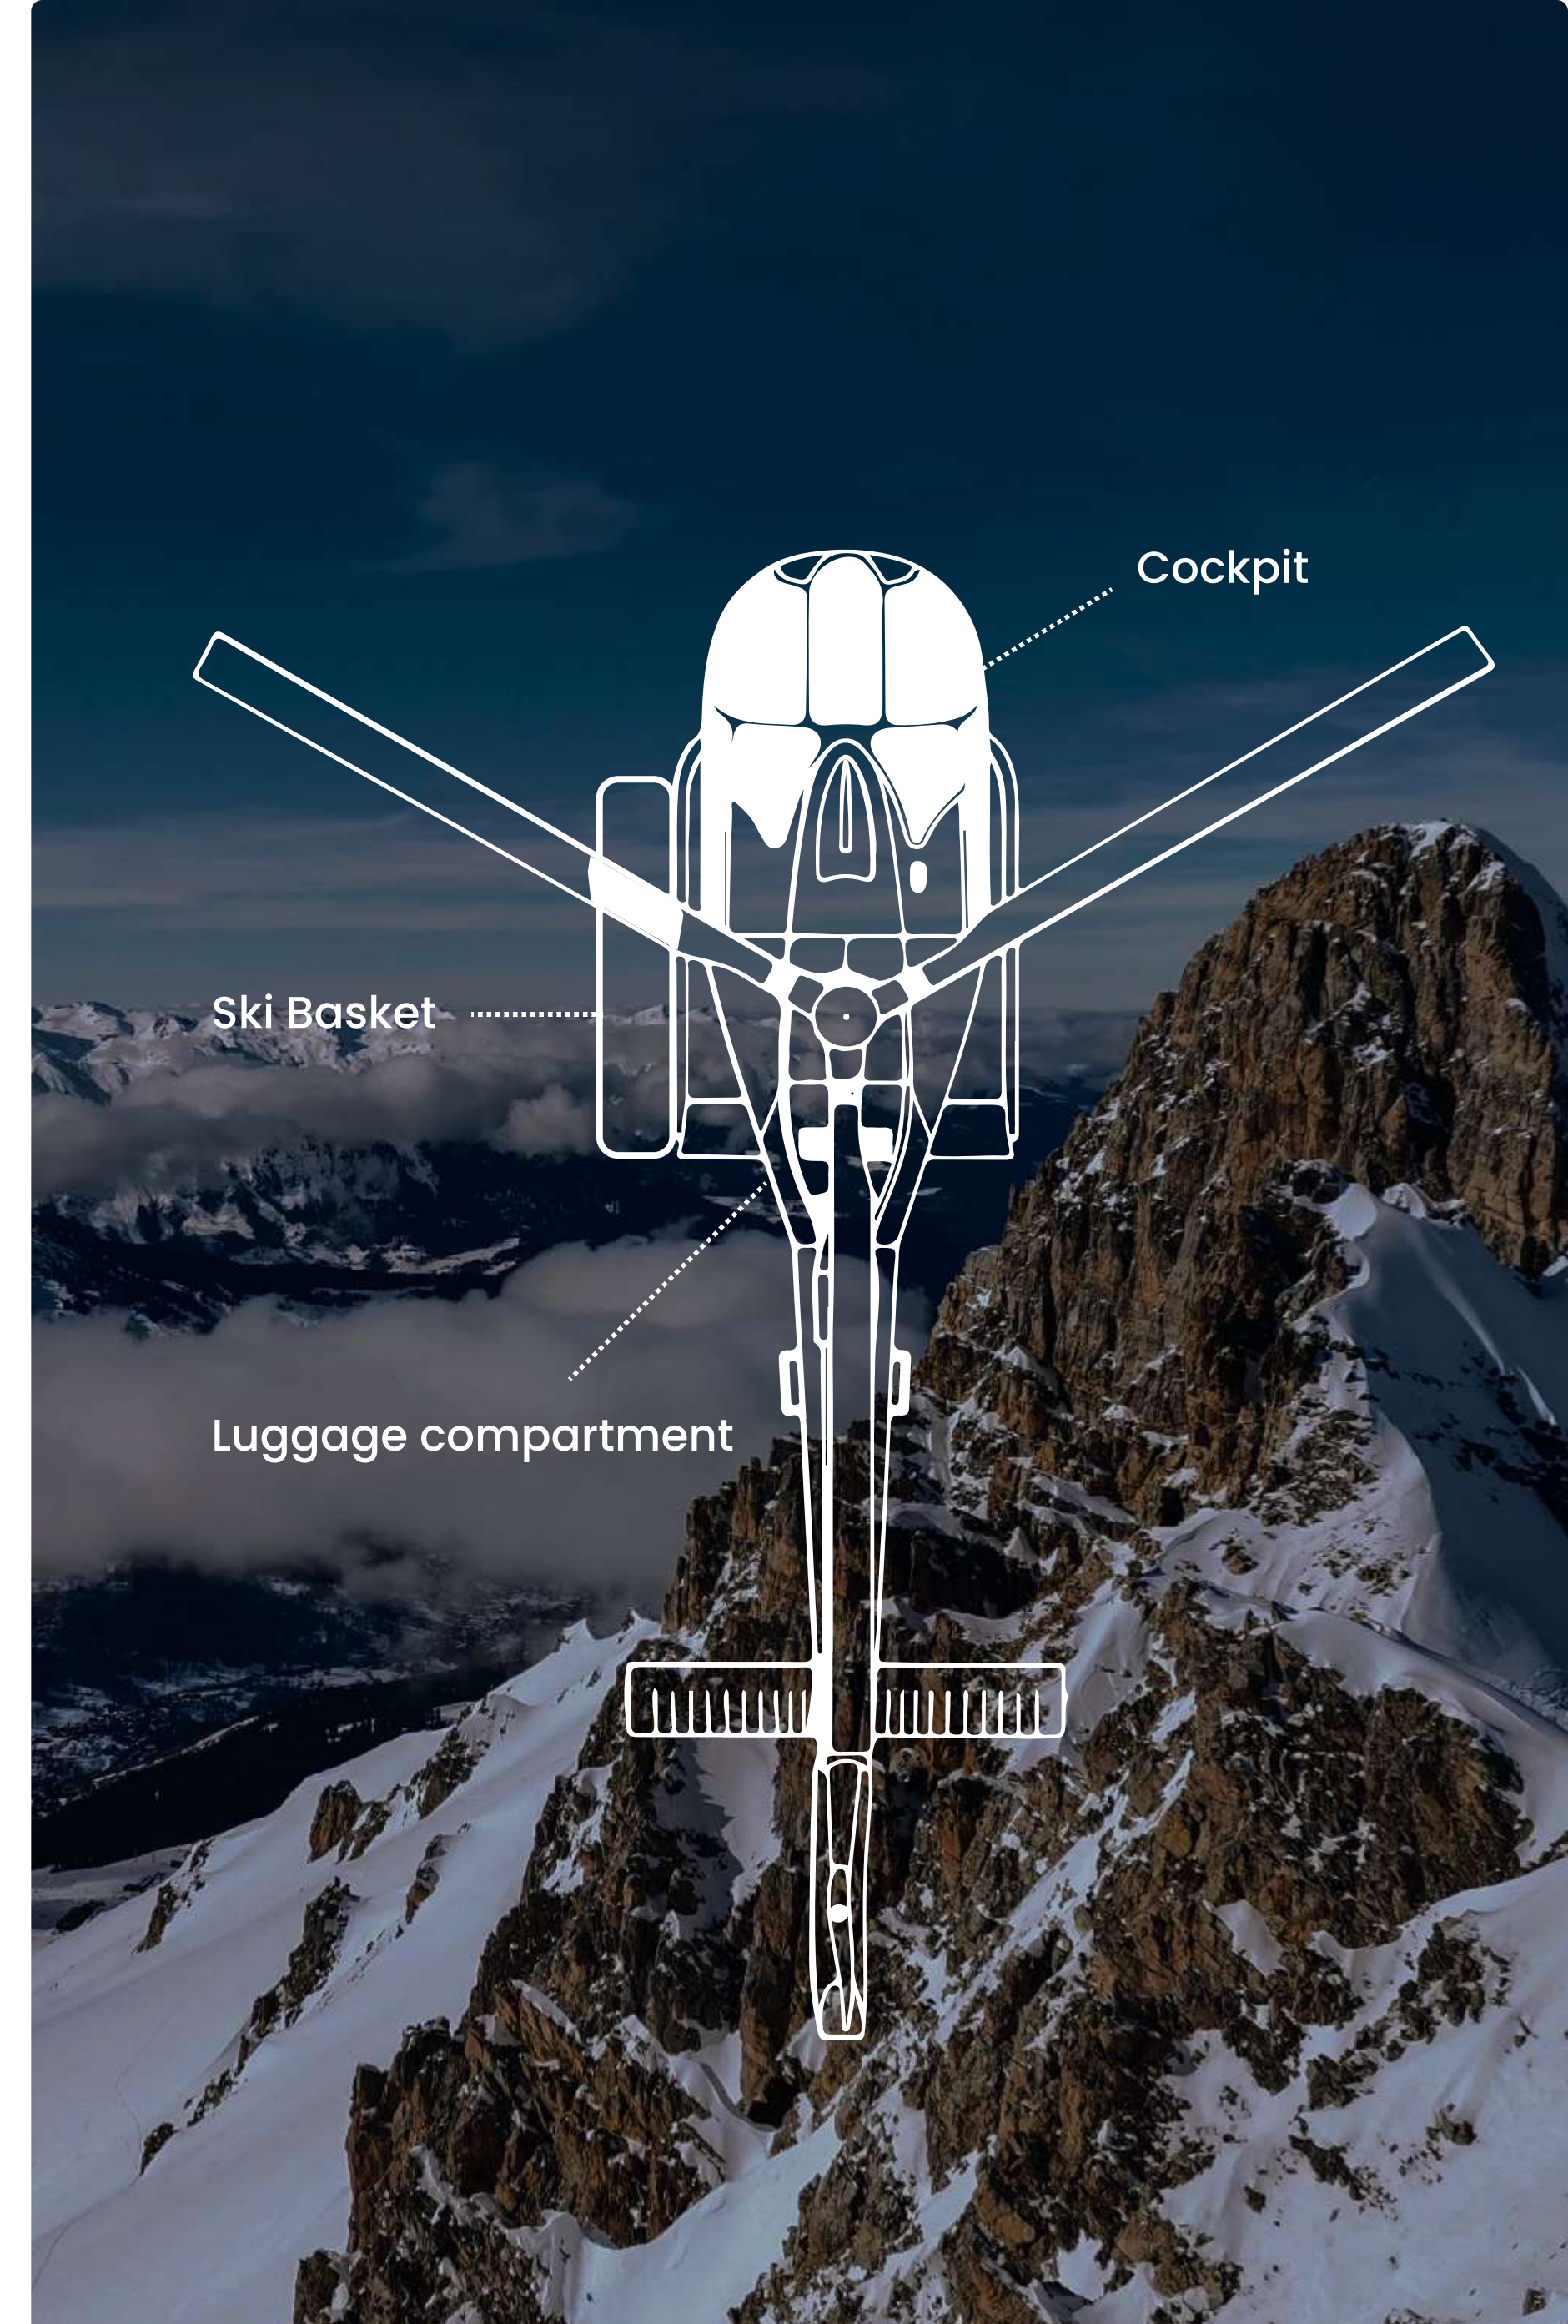

H130

Technical Informations

-  **Single Engine**
-  **Cruise Speed** 230 KM / H
-  **Endurance** 2 H 30
-  **Range** 450 KM
-  **6 Passengers Max**
-  **Ski Basket**

-  **4 Cabin bags**

-  **2 Soft bags**